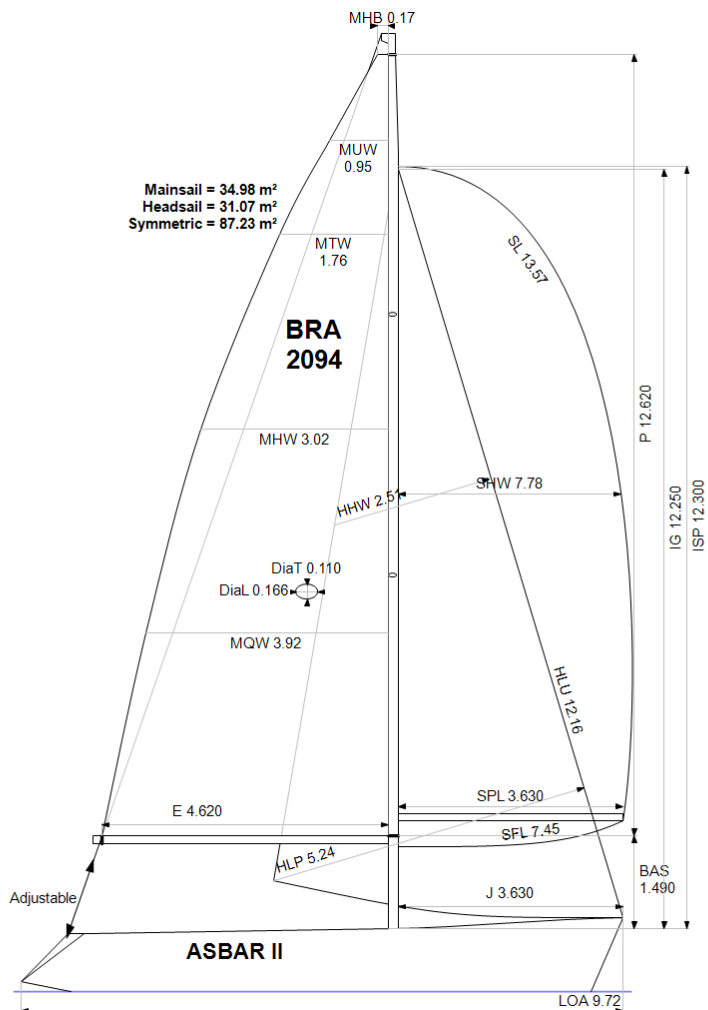

GPH = **652.7** CDL = **7.919**

BOAT

Class **DELTA 32**
Designer **NESTOR VOLKER**
Builder **DELTA YACHTS**
Age Date **09/1996**
Series Date **06/1994**
Offset File **DELT32CD.OFF**

HULL

Length Overall **9.725 m**
Maximum Beam **3.252 m**
Draft **1.569 m**
Displacement **4,138 kg**
DLR **6.8852**
IMS Division **Cruiser/Racer**
Dynamic Allowance **0.000%**
Age Allowance **0.487%**

PROPELLER

Installation **Strut**
Type **Folding 2 blades**
Diameter **0.400m**

CREW

Maximum weight **495 kg**
Minimum weight **371 kg * when applied**
Non Manual Power **No**
Crew Arm Extension

SAIL AREAS (m²)

	Measured	Rated
Mainsail	34.98	35.78
Headsail Luffed	31.07	31.07
Headsail Flying		
Symmetric	87.23	87.23
Asymmetric		

SAIL LIMITATIONS

Headsails **5**
Spinnakers **4**

STABILITY

Righting Moment **89.0 kg·m**
Stability Index **118.1**

COMMENTS

Mudança de Armador Copiado IRC 2019

OWNER

Rafael Ehlers
Av. Força Expediciona - Centroria,
Ilhabele - SP
YCI

The owner certifies that he/she understands his/her responsibilities under ORC Rule and Regulations.

Rated boat velocities in knots

Wind Velocity	6 kt	8 kt	10 kt	12 kt	14 kt	16 kt	20 kt
Beat Angles	43.9°	43.5°	42.4°	41.3°	40.9°	40.9°	42.4°
Beat VMG	3.28	3.91	4.39	4.58	4.66	4.68	4.66
52°	5.05	5.98	6.50	6.70	6.78	6.81	6.83
60°	5.39	6.27	6.70	6.90	6.99	7.03	7.05
75°	5.68	6.48	6.85	7.09	7.28	7.40	7.50
90°	5.65	6.50	6.93	7.17	7.44	7.69	8.03
110°	5.62	6.63	7.10	7.48	7.80	8.01	8.38
120°	5.48	6.54	7.04	7.46	7.89	8.29	8.78
135°	4.95	6.07	6.80	7.20	7.62	8.07	9.05
150°	4.14	5.19	6.16	6.82	7.19	7.58	8.43
Run VMG	3.59	4.49	5.34	6.07	6.65	7.04	7.79
Gybe Angles	146.0°	150.0°	150.3°	160.0°	180.0°	180.0°	180.0°